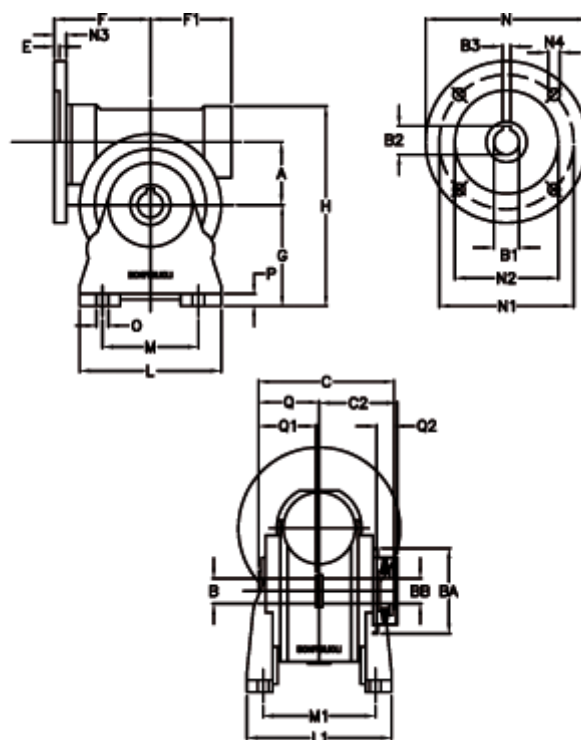

Article number: 390204902423316

Description: Worm Gear with Torque Limiter
VF 49-L1-A-24 P80B14

Measures

a = 49.50	C2 = 63,5	L1 = 124.0	O = 8.5
B = 25	Description = VF 49A-xx-80B14	m = 63	P = 12
B1 E7 = 19	E = 3.0	M1 = 98.5	Q = 51.0
B2 = 21.8	F = 70	N = 120	Q1 = 41
B3 H9 = 6	F1 = 63	N1 = 100	Q2 = 15
BA = 63	g = 82	N2 = 80	
BB H7 = 14	H = 162	N3 = 10.0	
C = 105	L = 110	N4 = 7	